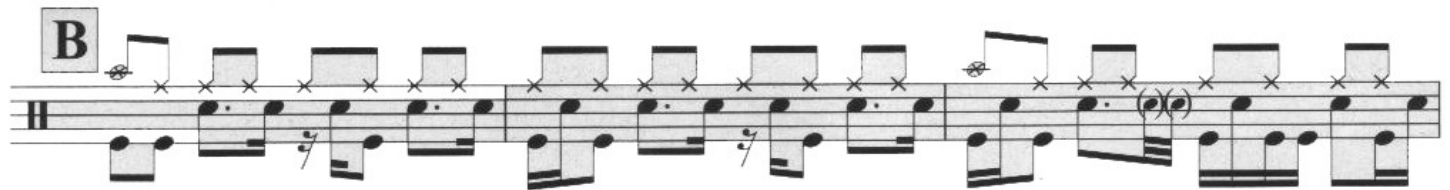

Wonderwall

Oasis

Musik & Text: Noel Gallagher

♩ = 87 bpm

16

C

Musical staff 1: Treble clef, key signature of one flat (Bb), 2/4 time signature. The staff contains a sequence of chords and notes, including a double bar line and a 4/4 time signature change.

Musical staff 2: Treble clef, key signature of one flat (Bb). The staff contains a sequence of chords and notes.

Musical staff 3: Treble clef, key signature of one flat (Bb). The staff contains a sequence of chords and notes.

D

Musical staff 4: Treble clef, key signature of one flat (Bb). The staff contains a sequence of chords and notes.

Musical staff 5: Treble clef, key signature of one flat (Bb). The staff contains a sequence of chords and notes.

Musical staff 8: Treble clef, key signature of one flat (Bb). The staff contains a sequence of chords and notes.

Musical staff 9: Treble clef, key signature of one flat (Bb). The staff contains a sequence of chords and notes.