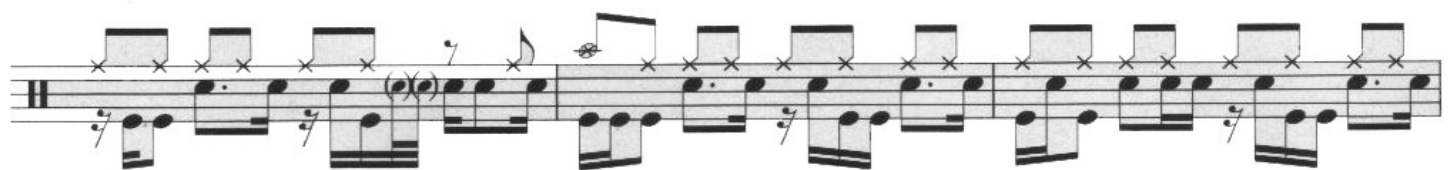

Wonderwall

Oasis

Musik & Text: Noel Gallagher

♩ = 87 bpm

16

C

Musical staff 1: Treble clef, key signature of one flat (Bb), 2/4 time signature. The staff contains a sequence of chords and notes, including a double bar line and a 4/4 time signature change.

Musical staff 2: Treble clef, key signature of one flat (Bb). The staff contains a sequence of chords and notes.

Musical staff 3: Treble clef, key signature of one flat (Bb). The staff contains a sequence of chords and notes.

D

Musical staff 4: Treble clef, key signature of one flat (Bb). The staff contains a sequence of chords and notes.

Musical staff 5: Treble clef, key signature of one flat (Bb). The staff contains a sequence of chords and notes.

Musical staff 6: Treble clef, key signature of one flat (Bb). The staff contains a sequence of chords and notes, with a measure number '55' above the staff.

E

Musical staff 7: Treble clef, key signature of one flat (Bb). The staff contains a sequence of chords and notes.