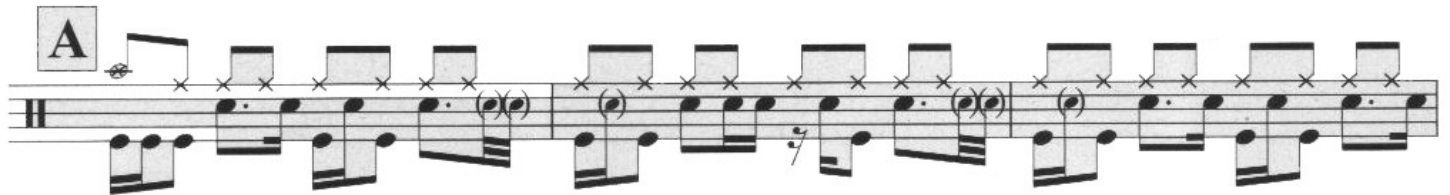

Wonderwall

Oasis

Musik & Text: Noel Gallagher

♩ = 87 bpm

16

C

Musical staff 1: Treble clef, key signature of one flat (Bb), 2/4 time signature. The staff contains a sequence of chords and notes, including a double bar line and a 4/4 time signature change.

Musical staff 2: Treble clef, key signature of one flat (Bb). The staff contains a sequence of chords and notes.

Musical staff 3: Treble clef, key signature of one flat (Bb). The staff contains a sequence of chords and notes.

D

Musical staff 4: Treble clef, key signature of one flat (Bb). The staff contains a sequence of chords and notes.

Musical staff 5: Treble clef, key signature of one flat (Bb). The staff contains a sequence of chords and notes.

Musical staff 6: Treble clef, key signature of one flat (Bb). The staff contains a sequence of chords and notes, with a measure number '55' above the staff.

E

Musical staff 7: Treble clef, key signature of one flat (Bb). The staff contains a sequence of chords and notes.