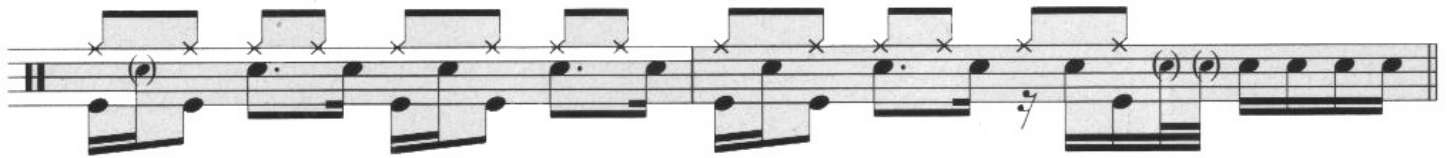

Wonderwall

Oasis

Musik & Text: Noel Gallagher

♩ = 87 bpm

16

C

Musical staff 1: Treble clef, key signature of one flat (Bb), 2/4 time signature. The staff contains a sequence of chords and notes, including a double bar line and a 4/4 time signature change.

Musical staff 2: Treble clef, key signature of one flat (Bb). The staff contains a sequence of chords and notes.

Musical staff 3: Treble clef, key signature of one flat (Bb). The staff contains a sequence of chords and notes.

D

Musical staff 4: Treble clef, key signature of one flat (Bb). The staff contains a sequence of chords and notes.

Musical staff 5: Treble clef, key signature of one flat (Bb). The staff contains a sequence of chords and notes.

Musical staff 6: Treble clef, key signature of one flat (Bb). The staff contains a sequence of chords and notes, with a measure number '55' above the staff.

E

Musical staff 7: Treble clef, key signature of one flat (Bb). The staff contains a sequence of chords and notes.