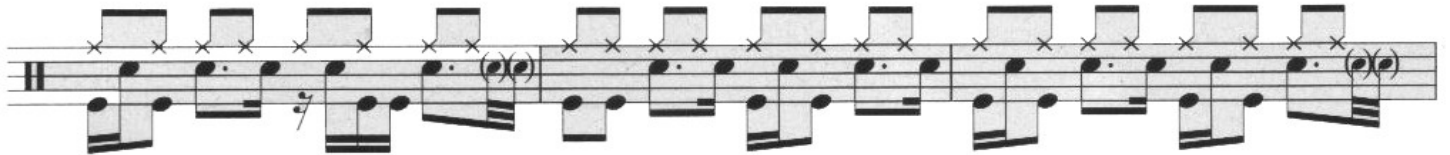

Wonderwall

Oasis

Musik & Text: Noel Gallagher

♩ = 87 bpm

16

C

Musical staff 1: Treble clef, key signature of one flat (Bb), 2/4 time signature. The staff contains a sequence of chords and notes, including a double bar line and a 4/4 time signature change.

Musical staff 2: Treble clef, key signature of one flat (Bb). The staff contains a sequence of chords and notes.

Musical staff 3: Treble clef, key signature of one flat (Bb). The staff contains a sequence of chords and notes.

D

Musical staff 4: Treble clef, key signature of one flat (Bb). The staff contains a sequence of chords and notes.

Musical staff 5: Treble clef, key signature of one flat (Bb). The staff contains a sequence of chords and notes.

Musical staff 6: Treble clef, key signature of one flat (Bb). The staff contains a sequence of chords and notes, with a measure number '55' above the staff.

E

Musical staff 7: Treble clef, key signature of one flat (Bb). The staff contains a sequence of chords and notes.