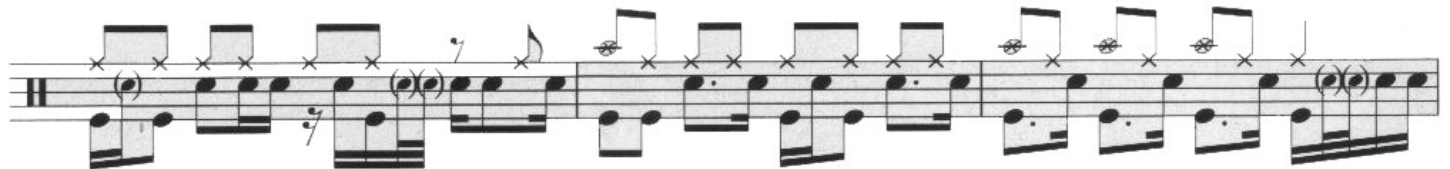

Wonderwall

Oasis

Musik & Text: Noel Gallagher

♩ = 87 bpm

16

C

Musical staff 1: Treble clef, key signature of one flat (Bb), 2/4 time signature. The staff contains a sequence of chords and notes, including a double bar line and a 4/4 time signature change.

Musical staff 2: Treble clef, key signature of one flat (Bb). The staff contains a sequence of chords and notes.

Musical staff 3: Treble clef, key signature of one flat (Bb). The staff contains a sequence of chords and notes.

D

Musical staff 4: Treble clef, key signature of one flat (Bb). The staff contains a sequence of chords and notes.

Musical staff 5: Treble clef, key signature of one flat (Bb). The staff contains a sequence of chords and notes.

Musical staff 6: Treble clef, key signature of one flat (Bb). The staff contains a sequence of chords and notes, with a measure number '55' above the staff.

E

Musical staff 7: Treble clef, key signature of one flat (Bb). The staff contains a sequence of chords and notes.