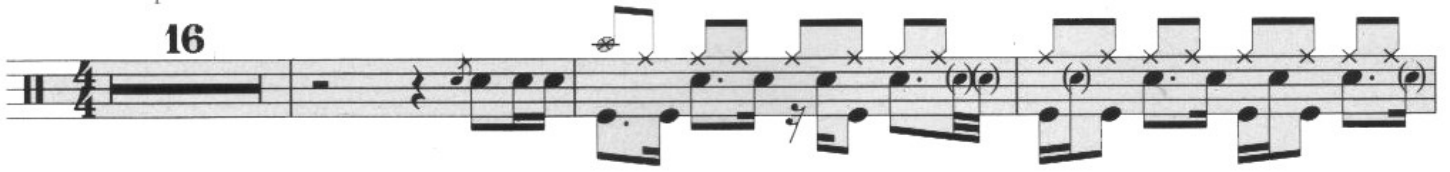

Wonderwall

Oasis

Musik & Text: Noel Gallagher

♩ = 87 bpm

16

C

Musical staff 1: Treble clef, key signature of one flat (Bb), 2/4 time signature. The staff contains a sequence of chords and notes, including a double bar line and a 4/4 time signature change.

Musical staff 2: Treble clef, key signature of one flat (Bb). The staff contains a sequence of chords and notes.

Musical staff 3: Treble clef, key signature of one flat (Bb). The staff contains a sequence of chords and notes.

D

Musical staff 4: Treble clef, key signature of one flat (Bb). The staff contains a sequence of chords and notes.

Musical staff 5: Treble clef, key signature of one flat (Bb). The staff contains a sequence of chords and notes.

Musical staff 6: Treble clef, key signature of one flat (Bb). The staff contains a sequence of chords and notes, with a measure number '55' above the staff.

E

Musical staff 7: Treble clef, key signature of one flat (Bb). The staff contains a sequence of chords and notes.