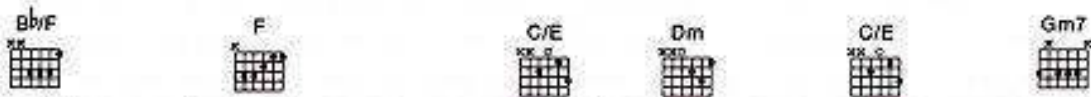

# Shepherd Moons

Music by Enya & Nicky Ryan

Slow and free

Musical notation for the first system, measures 1-5. The key signature has one flat (Bb). The guitar chord diagrams are: C (x02321), F (x2321), Bb (x10213), C (x02321), and F (x2321).

Musical notation for the second system, measures 6-8. The key signature has one flat (Bb). The guitar chord diagrams are: Bb (x10213), C (x02321), N.C. (No Chords), and F (x2321).

Musical notation for the third system, measures 9-12. The key signature has one flat (Bb). The guitar chord diagrams are: Bb/F (x2321), F (x2321), C/E (x3201), Dm (x02321), C/E (x3201), Gm7 (x2321), and C (x02321).